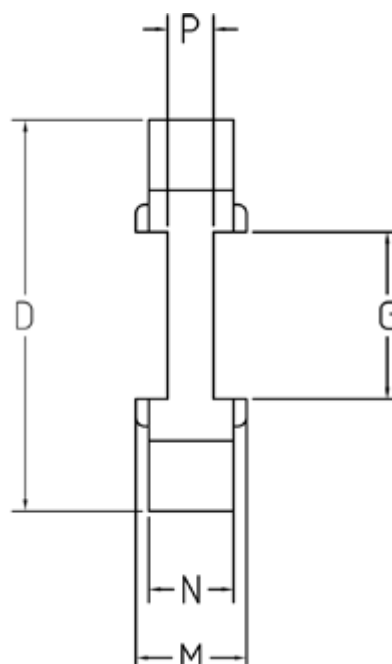

# Data Sheet

Article number: 333501903

Description: Element Klonex ES 28/38  
Green Spder 64Sh D

## Measures

---

D = 40

G = 18

M = 16

N = 12

P = 3.5